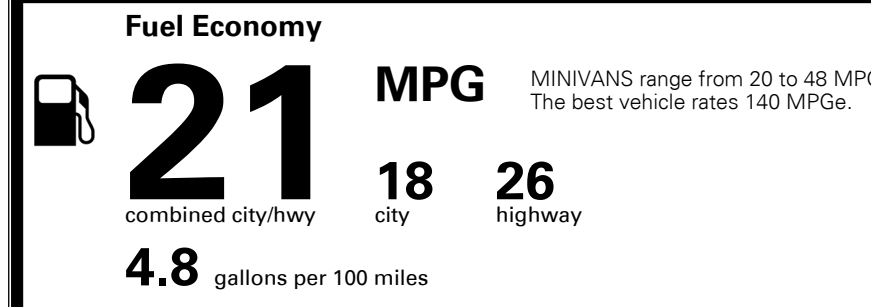

EPA DOT Fuel Economy and Environment

Gasoline Vehicle

You spend $3,000 more in fuel costs over 5 years compared to the average new vehicle.

Annual fuel cost $2,500